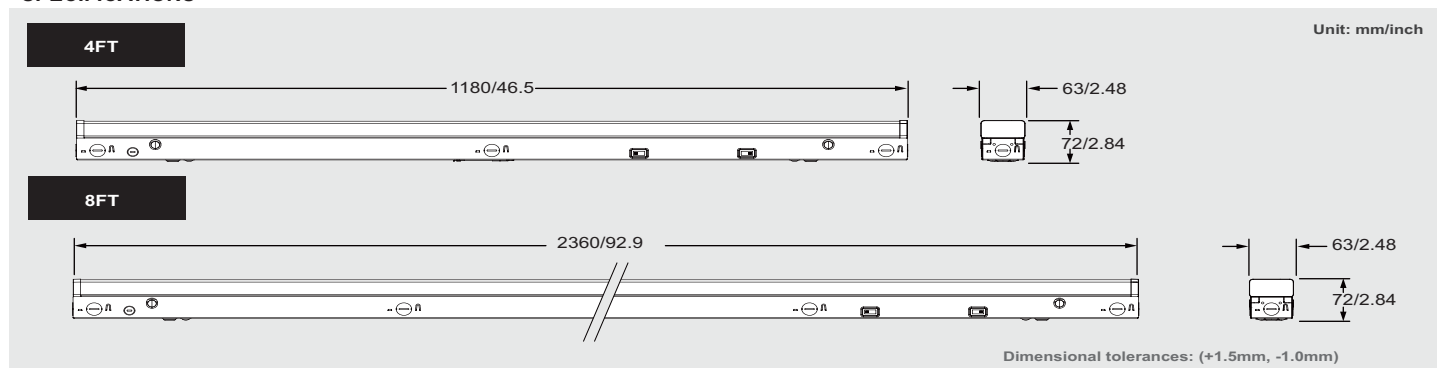

SPECIFICATIONS

www.lightingqueen.ca

info@lightingqueen.ca

4028 Rue Steinberg Saint Laurent Qc H4R-2G7

514 338-1999