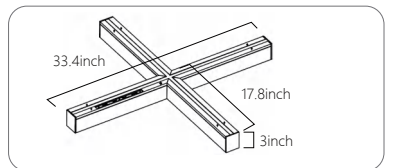

Accessories for Up&Down Architectural Light

Standard Accessories

Optional Accessories

L,T and X shaped fixture,with selectable Wattages, CCTs and Up&Down Light Distribution.

DIP Switches Guide

CCT Selectable

Watt Selectable

L(90deg): 40W 35W 30W 25W(preset at 40w)
L(120deg): 40W 35W 30W 25W(preset at 40w)
T: 60W 55W 50W 45W(preset at 60W)
X: 80W 75W 70W 65W(preset at 80W)

Up&Down Light Distribution

- ① Up: 100% & Down: 0%
- ② Up: 70% & Down: 30%
- ③ Up: 50% & Down: 50% (preset)
- ④ Up: 30% & Down: 70% (preset)
- ⑤ Up: 0% & Down: 100%