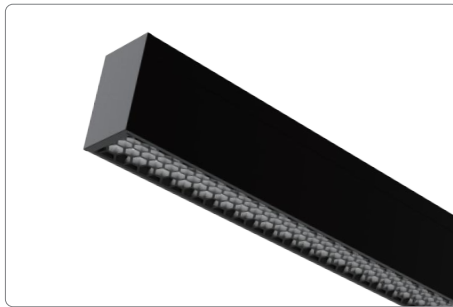

Architectural Linear Strip

Architectural Linear Strip is professionally and simply designed with slim and clean appearance, which can easily elevate your space by creating your own customized lighting design. ALS series can run seamlessly easily at any length in a straight line or any modeling design by DIY connectors. Ideal for using in offices, conference rooms, hallways, educational facilities and more.

T Connector
60W

X Connector
80W

Suspension Mount

Linkable Kit for
Continuous Run

Frame Recessed Mount

Frameless Recessed Kit

Wall Mount Bracket

Cutttable & Flexible
PC Cover

Motion Sensor

EM Backup

Optional Aesthetic Louvers

Panda Eye

Concave-Honeycomb

Concave-Grille

Micro-Prismatic

Concave

Symmetrical Lens

Optional Beam Angle

Accessories for Up&Down Architectural Light

Standard Accessories

Surface Mount

M3*20 self-tapping screw*4

Plastic anchor*4

Optional Accessories