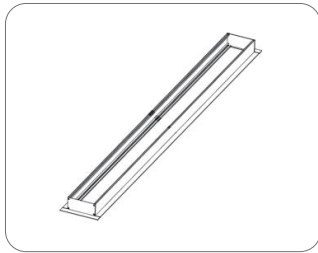

Wall Mount Bracket

2ft

4ft* 1pc. 2pcs of 4ft can be converted to 8ft

Frame Recessed Mount

2ft

4ft* 1pc. 2pcs of 4ft can be converted to 8ft

Frameless Recessed Mount

Suspension Mount