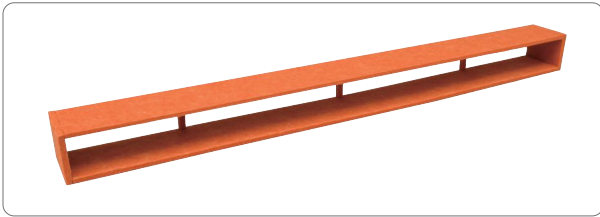

Acoustic Panel