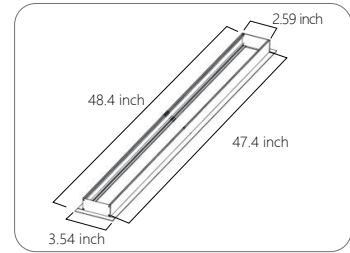

L,T and X shaped fixture,with selectable Wattages, CCTs and Up&Down Light Distribution.

L Shape 90deg
40W

L Shape 120deg
40W

T Shape
60W

X Shape
80W

DIP Switches Guide

CCT Selectable

30K/35K/40K/50K/57K(preset at 50K)
35K/40K/50K(preset at 50K)

Wall Mount Bracket

2ft

4ft* 1pc. 2pcs of 4ft can be converted to 8ft

Frame Recessed Mount

2ft

4ft* 1pc. 2pcs of 4ft can be converted to 8ft

Frameless Recessed Mount

Suspension Mount