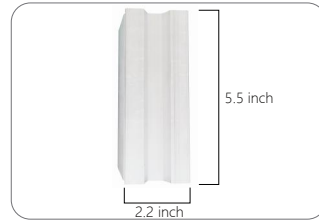

Continuous Run Kit