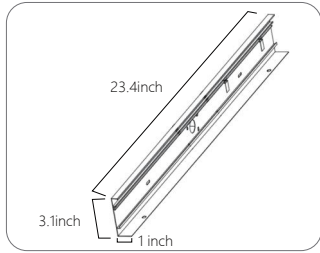

4ft* 1pc. 2pcs of 4ft can be converted to 8ft