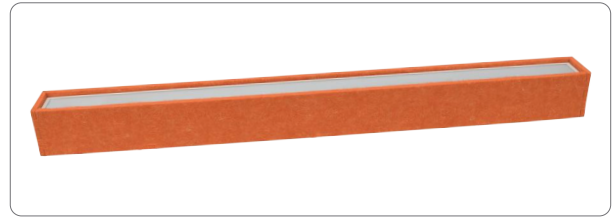

Acoustic Panel