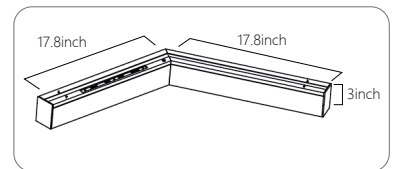

Accessories for Up&Down Architectural Light

Standard Accessories

Optional Accessories

L,T and X shaped fixture,with selectable Wattages, CCTs and Up&Down Light Distribution.

T Shape
60W

DIP Switches Guide

CCT Selectable

Watt Selectable

L(90deg): 40W 35W 30W 25W(preset at 40w)
L(120deg): 40W 35W 30W 25W(preset at 40w)
T: 60W 55W 50W 45W(preset at 60W)
X: 80W 75W 70W 65W(preset at 80W)

Up&Down Light Distribution

- ① Up: 100% & Down: 0%
- ② Up: 70% & Down: 30%
- ③ Up: 50% & Down: 50% (preset)
- ④ Up: 30% & Down: 70% (preset)
- ⑤ Up: 0% & Down: 100%