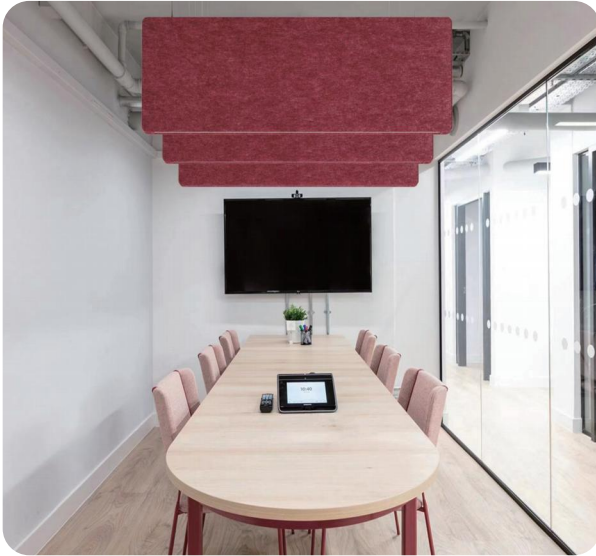

Acoustic Panel