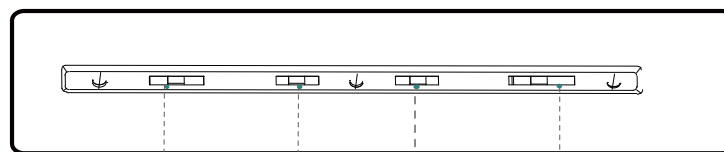

DIP Switches Guide

CCT Selectable

Watt Selectable

L(90deg): 40W 35W 30W 25W(preset at 40w)
L(120deg): 40W 35W 30W 25W(preset at 40w)
T: 60W 55W 50W 45W(preset at 60W)
X: 80W 75W 70W 65W(preset at 80W)

Up&Down Light Distribution

- ① Up: 100% & Down: 0%
- ② Up: 70% & Down: 30%
- ③ Up: 50% & Down: 50% (preset)
- ④ Up: 30% & Down: 70% (preset)
- ⑤ Up: 0% & Down: 100%