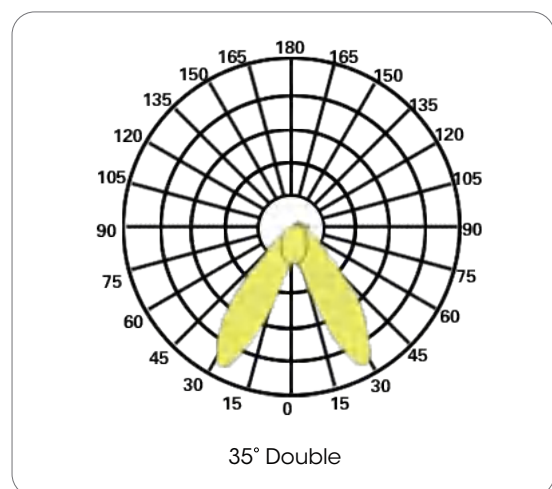

Optional Beam Angle