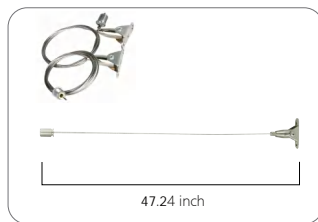

L,T and X shaped fixture,with selectable Wattages, CCTs and Up&Down Light Distribution.

L Shape 90deg
40W

L Shape 120deg
40W

T Shape
60W

X Shape
80W

DIP Switches Guide

CCT Selectable

30K/35K/40K/50K/57K(preset at 50K)
35K/40K/50K(preset at 50K)

Watt Selectable

L(90deg): 40W 35W 30W 25W(preset at 40w)
L(120deg): 40W 35W 30W 25W(preset at 40w)
T: 60W 55W 50W 45W(preset at 60W)
X: 80W 75W 70W 65W(preset at 80W)

Up&Down Light Distribution

- ① Up: 100% & Down: 0%
- ② Up: 70% & Down: 30%
- ③ Up: 50% & Down: 50% (preset)
- ④ Up: 30% & Down: 70% (preset)
- ⑤ Up: 0% & Down: 100%

Wall Mount Bracket

2ft

4ft* 1pc. 2pcs of 4ft can be converted to 8ft

Frame Recessed Mount

2ft

4ft* 1pc. 2pcs of 4ft can be converted to 8ft

Frameless Recessed Mount

Suspension Mount