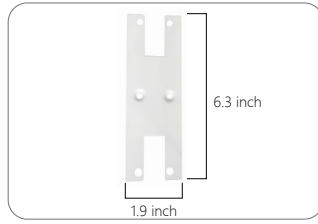

Continuous Run Kit