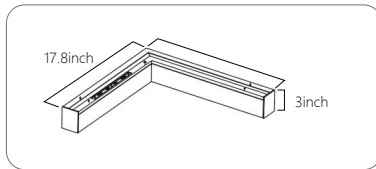

L Shape 120deg
40W