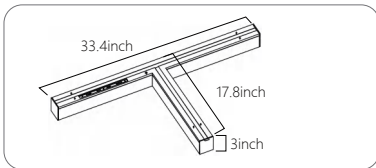

Accessories for Up&Down Architectural Light

Standard Accessories

Optional Accessories

L,T and X shaped fixture,with selectable Wattages, CCTs and Up&Down Light Distribution.

X Shape
80W

DIP Switches Guide

CCT Selectable

Watt Selectable

L(90deg): 40W 35W 30W 25W(preset at 40w)
L(120deg): 40W 35W 30W 25W(preset at 40w)
T: 60W 55W 50W 45W(preset at 60W)
X: 80W 75W 70W 65W(preset at 80W)

Up&Down Light Distribution

- ① Up: 100% & Down: 0%
- ② Up: 70% & Down: 30%
- ③ Up: 50% & Down: 50% (preset)
- ④ Up: 30% & Down: 70% (preset)
- ⑤ Up: 0% & Down: 100%