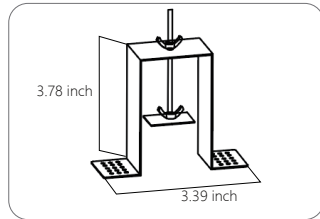

L,T and X shaped fixture,with selectable Wattages, CCTs and Up&Down Light Distribution.

L Shape 90deg
40W

L Shape 120deg
40W

T Shape
60W

X Shape
80W

DIP Switches Guide

CCT Selectable

30K/35K/40K/50K/57K(preset at 50K)
35K/40K/50K(preset at 50K)

Wall Mount Bracket

2ft

4ft* 1pc. 2pcs of 4ft can be converted to 8ft

Frame Recessed Mount

2ft

4ft* 1pc. 2pcs of 4ft can be converted to 8ft

Frameless Recessed Mount

Suspension Mount