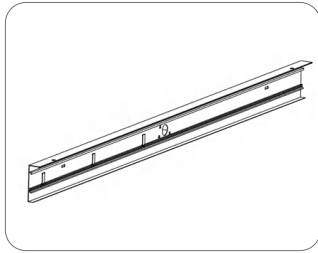

L,T and X shaped fixture,with selectable Wattages, CCTs and Up&Down Light Distribution.

L Shape 90deg
40W

L Shape 120deg
40W

T Shape
60W

X Shape
80W

DIP Switches Guide

CCT Selectable

30K/35K/40K/50K/57K(preset at 50K)
35K/40K/50K(preset at 50K)

Watt Selectable

L(90deg): 40W 35W 30W 25W(preset at 40w)
L(120deg): 40W 35W 30W 25W(preset at 40w)
T: 60W 55W 50W 45W(preset at 60W)
X: 80W 75W 70W 65W(preset at 80W)

Up&Down Light Distribution

- ① Up: 100% & Down: 0%
- ② Up: 70% & Down: 30%
- ③ Up: 50% & Down: 50% (preset)
- ④ Up: 30% & Down: 70% (preset)
- ⑤ Up: 0% & Down: 100%

Wall Mount Bracket

2ft

4ft* 1pc. 2pcs of 4ft can be converted to 8ft

Frame Recessed Mount

2ft

4ft* 1pc. 2pcs of 4ft can be converted to 8ft

Frameless Recessed Mount

Suspension Mount