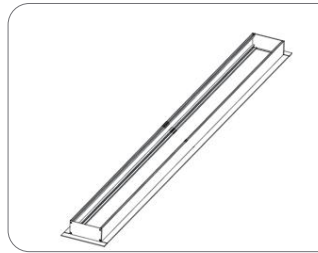

Wall Mount Bracket

2ft

4ft* 1pc. 2pcs of 4ft can be converted to 8ft

Frame Recessed Mount

2ft

4ft* 1pc. 2pcs of 4ft can be converted to 8ft

Frameless Recessed Mount

Suspension Mount