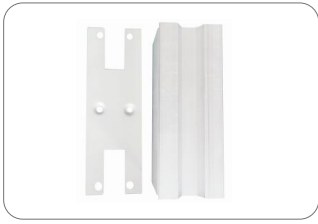

Continuous Run Kit