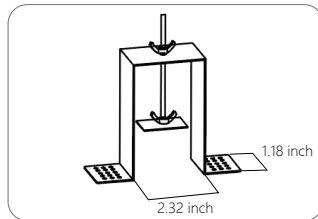

L,T and X shaped fixture,with selectable Wattages, CCTs and Up&Down Light Distribution.

L Shape 90deg
40W

L Shape 120deg
40W

T Shape
60W

X Shape
80W

DIP Switches Guide

CCT Selectable

30K/35K/40K/50K/57K(preset at 50K)
35K/40K/50K(preset at 50K)

Wall Mount Bracket

2ft

4ft* 1pc. 2pcs of 4ft can be converted to 8ft

Frame Recessed Mount

2ft

4ft* 1pc. 2pcs of 4ft can be converted to 8ft

Frameless Recessed Mount

Suspension Mount