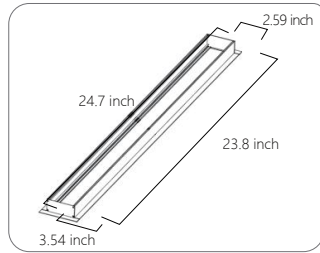

Wall Mount Bracket

2ft

4ft* 1pc. 2pcs of 4ft can be converted to 8ft

Frame Recessed Mount

2ft

4ft* 1pc. 2pcs of 4ft can be converted to 8ft

Frameless Recessed Mount

Suspension Mount