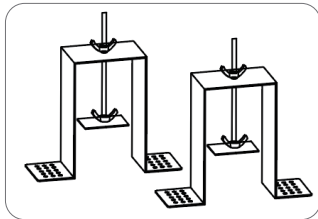

Wall Mount Bracket

2ft

4ft* 1pc. 2pcs of 4ft can be converted to 8ft

Frame Recessed Mount

2ft

4ft* 1pc. 2pcs of 4ft can be converted to 8ft

Frameless Recessed Mount

Suspension Mount