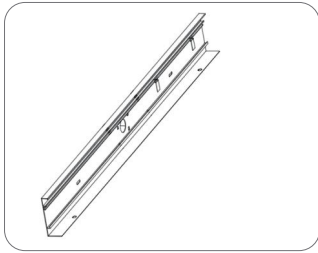

Wall Mount Bracket

2ft