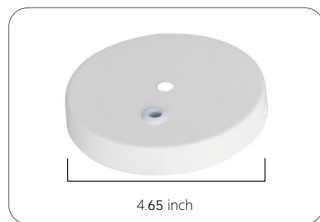

Wall Mount Bracket

2ft

4ft* 1pc. 2pcs of 4ft can be converted to 8ft

Frame Recessed Mount

2ft

4ft* 1pc. 2pcs of 4ft can be converted to 8ft

Frameless Recessed Mount

Suspension Mount