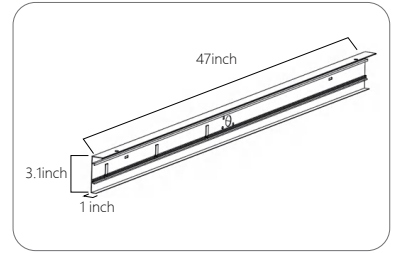

4ft* 1pc. 2pcs of 4ft can be converted to 8ft